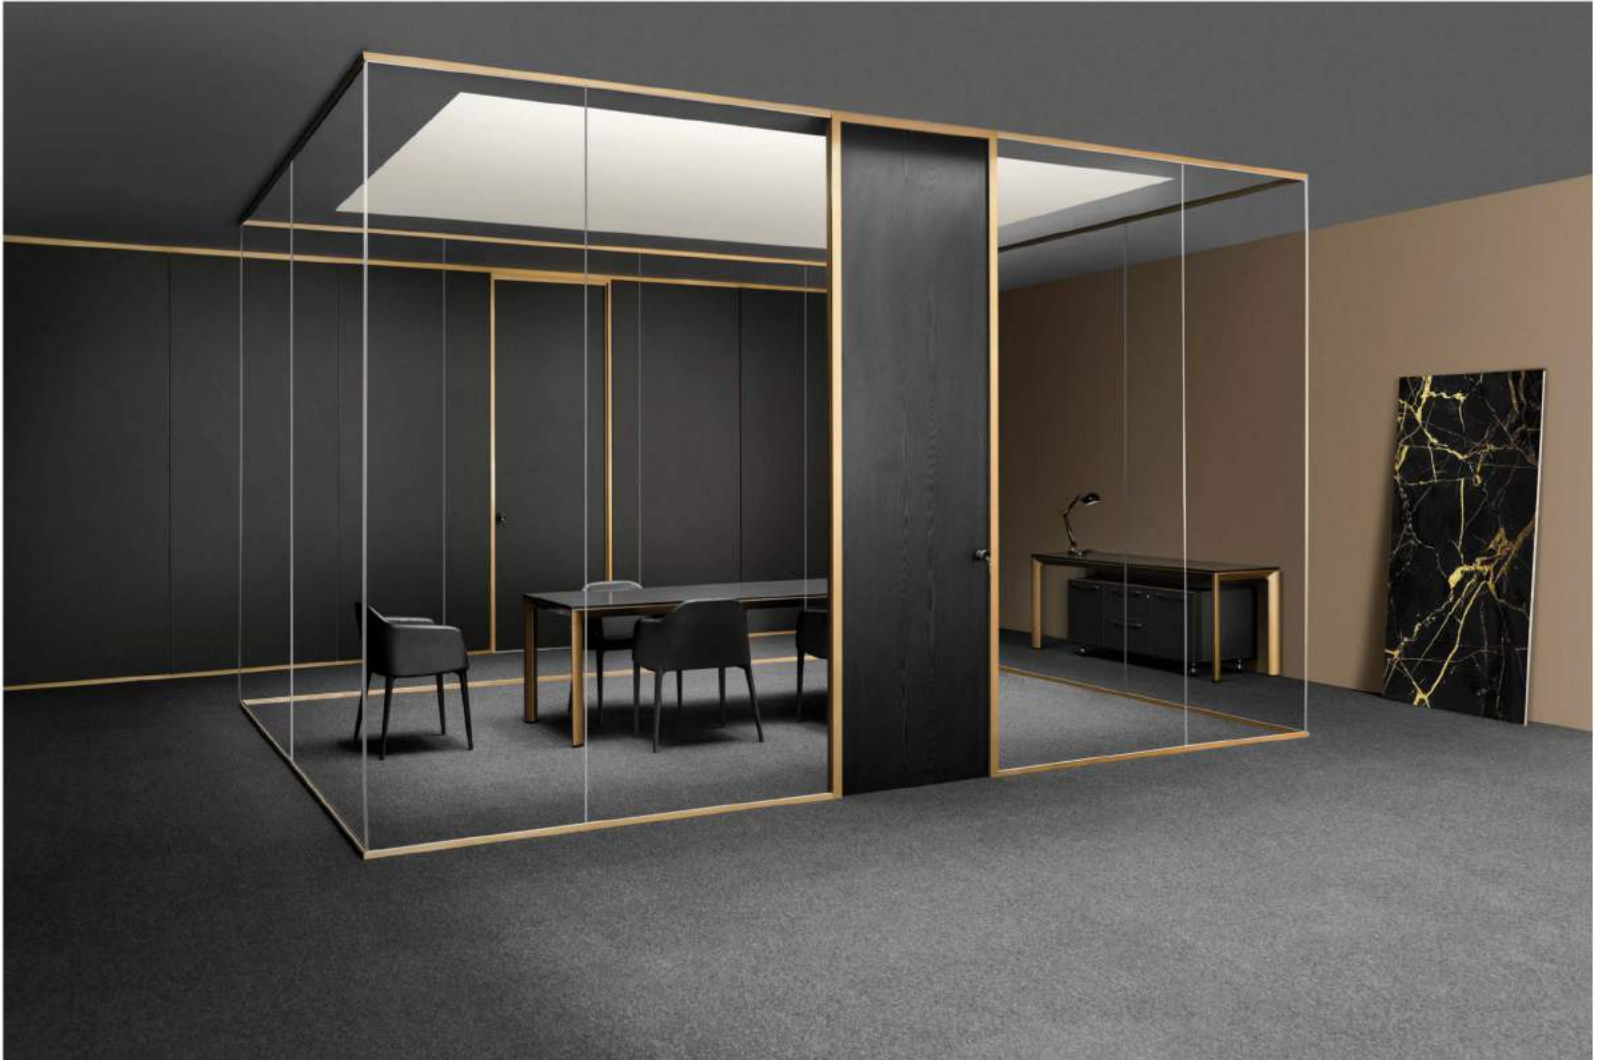

EXECUTIVE MEETING TABLE

FAST Conference Table expresses confidence, quality, ingenuity and technology, so you can cater to the decision makers, the dreamers and the doers alike.

EXECUTIVE PARTITION WALL

Frameless glass partitions are an ideal solution to create a transparent working environment. This single-glazed partition system creates attractive rooms with clear views.

FAST OPERATIVE

White color

In general, white is full of positive energy, which at the same time makes people calm. It will be interesting for you to know that white is the most favorite color in decoration, and is also known as the friend of minimalists, because it has many uses in minimal decoration.

OPERATIVE PARTITION WALL

The Double Glazed Partition System provides the transparency of glass yet the acoustic rating of a solid wall and with the opaque glass or integral operable blind privacy option. The system is ideal for interior offices, conference rooms, meeting rooms and atriums.