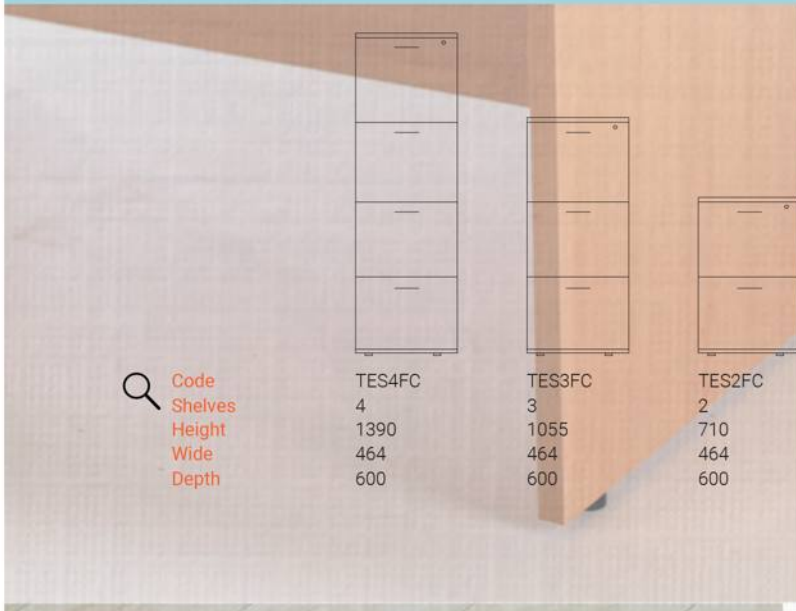

Wood Filing Cabinets

The best equip filing cabinets you can get
Drawers 100% extractable
Metal handles on the drawers
With plastic feet's
Central locking system
E1 MFC contain no carcinogenic substances