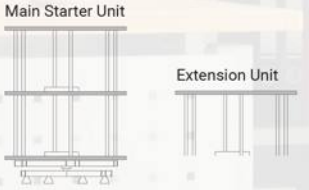

Rotary file storage units of Ceha offers you an excellent file storage solution for your office.
Designed as a durable, ergonomic, easy to assemble KD system.

Code	DT 80-2	DT 80-1
Seviye	2	1
Height	850	344
Wide	800/1000	800/1000
Depth	800/1000	800/1000