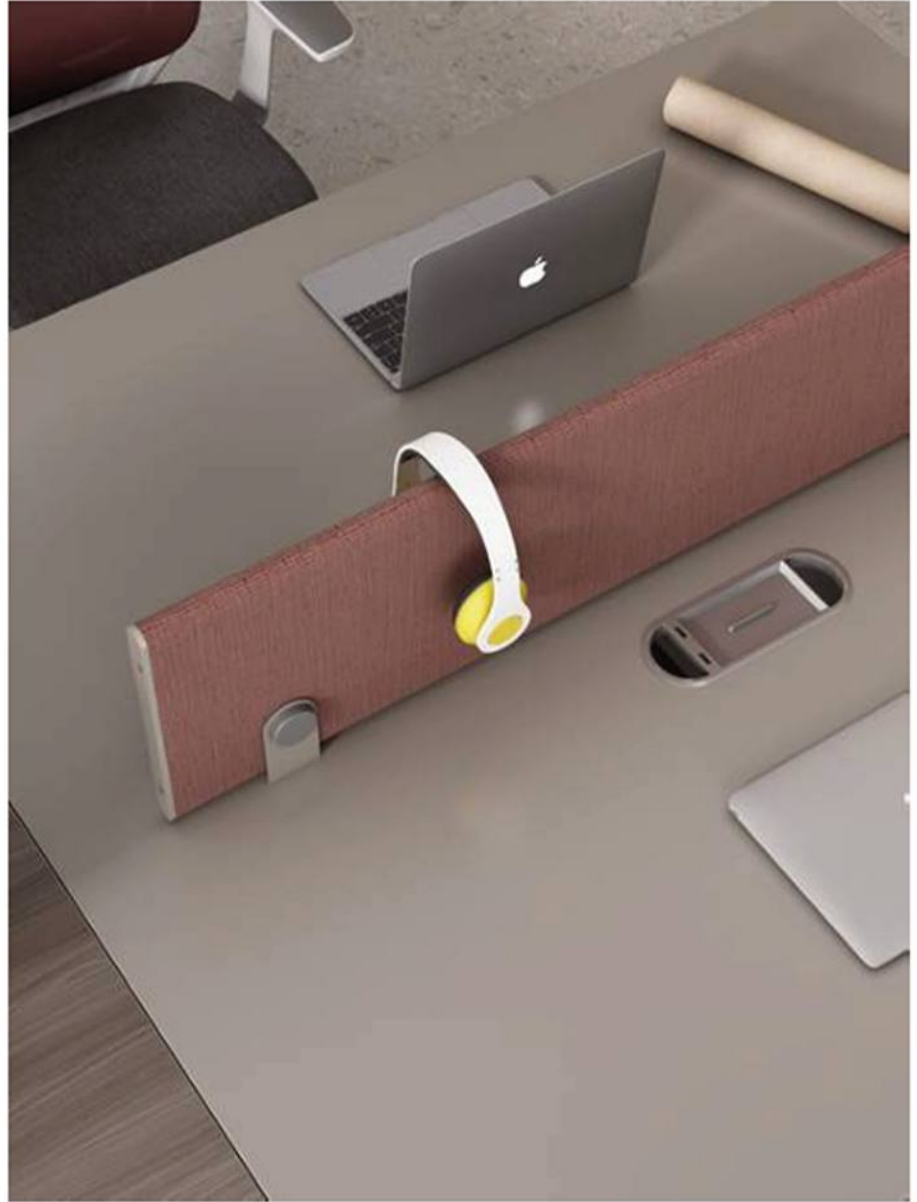

A piece of furniture is not only a representation of supereminence, but also a display of the current main trend of the art of furniture design. Through your imagination, it speaks to you. You are to feel the breath of the time while you are appreciating its beauty and quality.

SIMPLE.