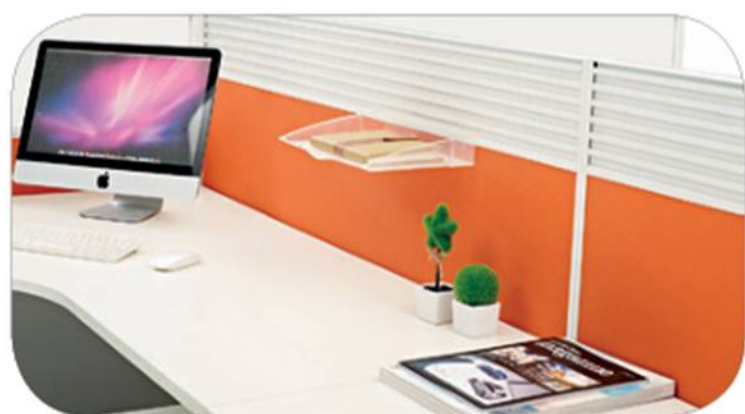

JO-C30+C50B 1500W x 1500D x 1200H

STAFF POSITION.

The delicate design bears the uniqueness.

The perfect display shows the excellence.

The design includes many aspects of style, and embodies the direction of the stream of fashion, the direction of the time.