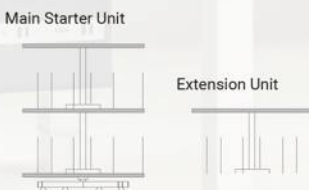

Code	DT 80-2	DT 80-1
Seviye	2	1
Height	850	344
Wide	800/1000	800/1000
Depth	800/1000	800/1000

Code	DT/B 80-2	DT/B 80-1
Seviye	2	1
Height	850	344
Wide	800/1000	800/1000
Depth	800/1000	800/1000

For Height-Adjustable Office Tables See the Page 70